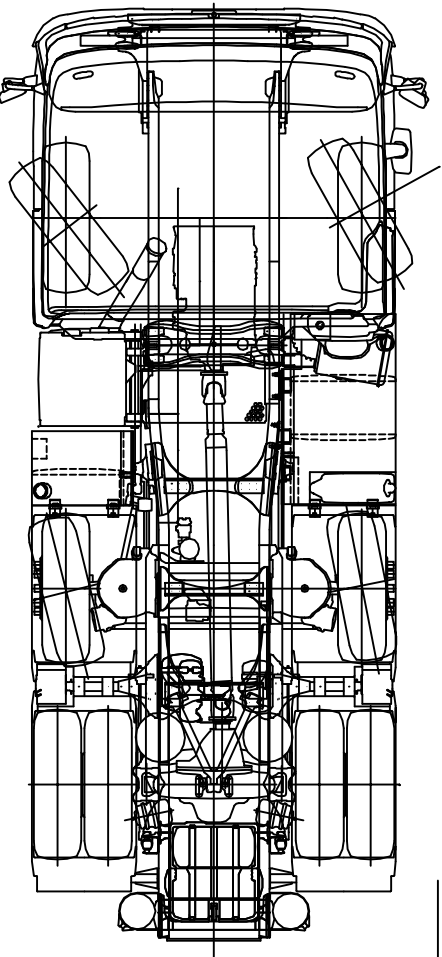

Spottborden verwijderen en  
bovenkap aan tank bevestigen

Pos.	Qty.	Description	Material	Dimensions	Remarks
<p>The copyright of these designs and all annexes remains our property, they are handed over to the receiver for merely a private usage. Without the written permission from Schouten Truck-Supplies it is not allowed to copy or multiply these designs or annexes, nor are they to be given to third persons for persuda.</p>					

Subject: Mercedes actros VLA 3900 euro5

Article no:

Customer:

Sheet: A4 Scale: 1:10 Date: 12-10-2006

drawn by: B.S. Drawing number: 06.3.2.009